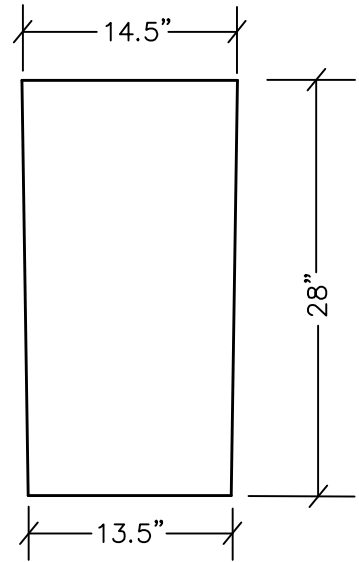

CALLAWAY RECEPTACLE  
MODEL NUMBER 7C-1830TD

RECEPTACLE

TOP VIEW

SIDE VIEW

LINER

TOP VIEW

SIDE VIEW

RECEPTACLE  
LINER