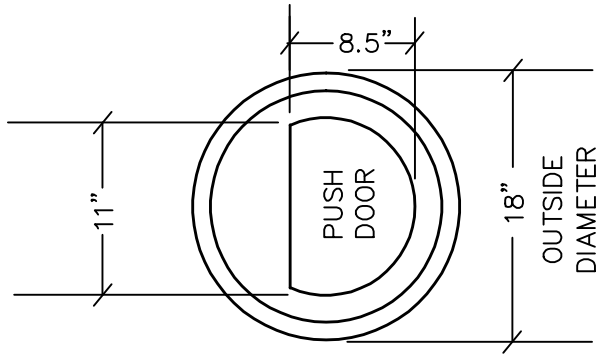

CALLAWAY RECEPTACLE  
MODEL NUMBER 7C-1830TD

RECEPTACLE

TOP VIEW

SIDE VIEW

LINER

TOP VIEW

SIDE VIEW

RECEPTACLE  
LINER