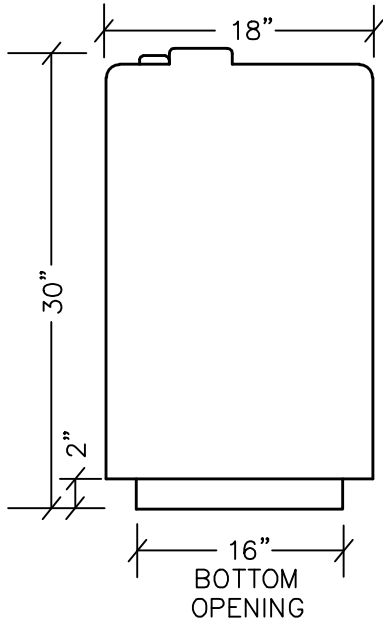

CALLAWAY RECEPTACLE  
MODEL NUMBER 7C-1830TD

RECEPTACLE

TOP VIEW

SIDE VIEW

LINER

TOP VIEW

SIDE VIEW

RECEPTACLE  
LINER